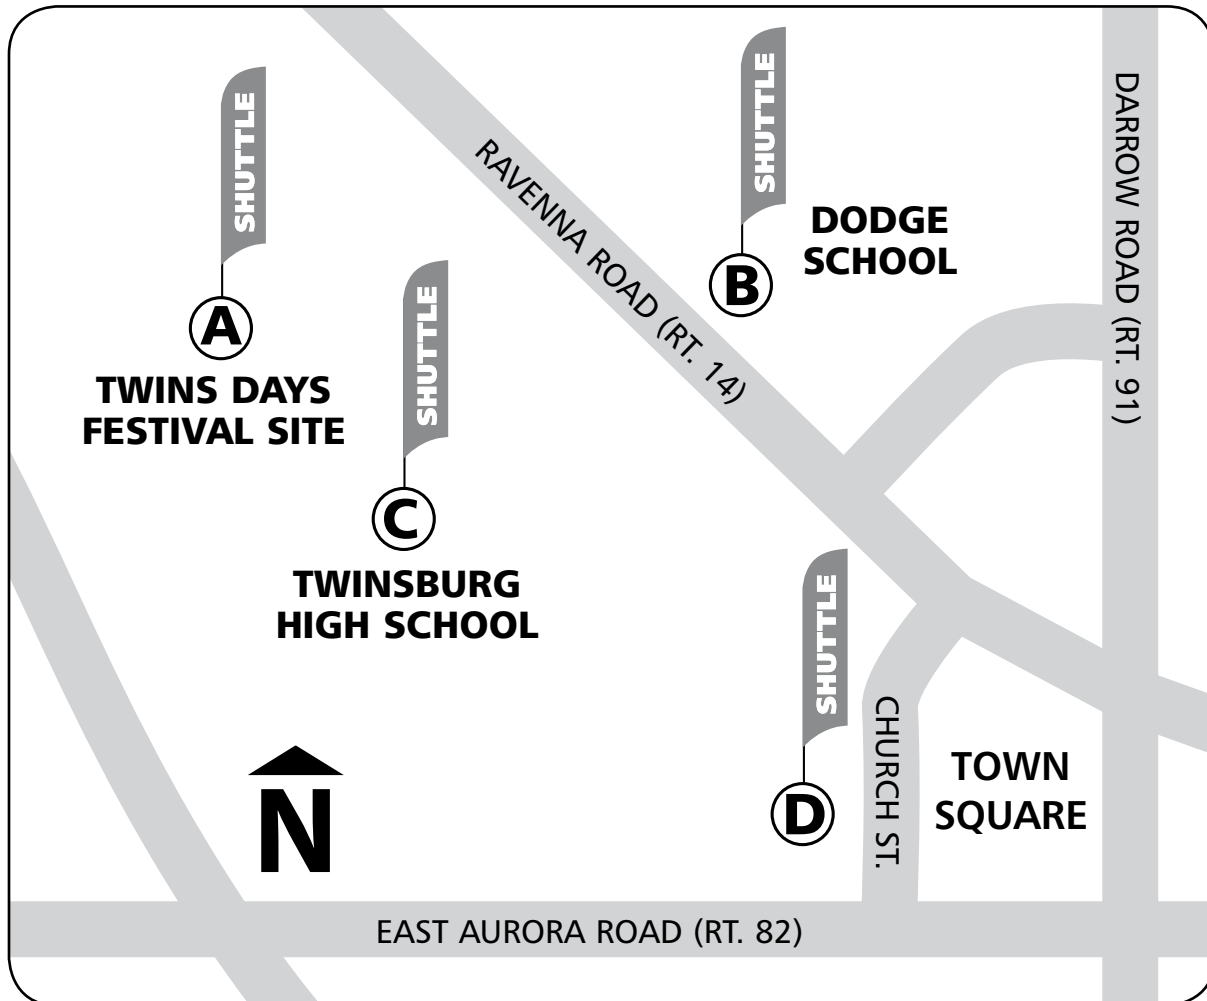

SHUTTLE STOPS

Golf cart shuttles will be provided to transport people to and from the main paid parking lots at Dodge Intermediate School and Twinsburg High School. There is also one shuttle van that will make round trips to one stop at the town square on Saturday only. This trip will run approximately every 30 minutes, depending on traffic. Though there are several shuttles running we ask that you be patient while waiting for one. They are doing their best to move as many people as possible, as quickly and safely as possible.

The golf cart shuttle stop on-site is located outside the main entrance gate.

The shuttle van pick-up/drop-off stop at the festival site is located at the bottom of the hill in front of the school.

Look for the red "SHUTTLE" signs on the van and at the stop.

THIS SHUTTLE VAN WILL RUN ON SATURDAY ONLY,
and goes **ONLY** to and from the town square drop off.

- A R.B.C. Middle School** - at the bottom of the hill in front of the school
- B Dodge Intermediate School** - in the paid parking area
- C Twinsburg High School** - in paid parking area
- D First Congregational Church of Twinsburg** - on Church Street on the Town Square